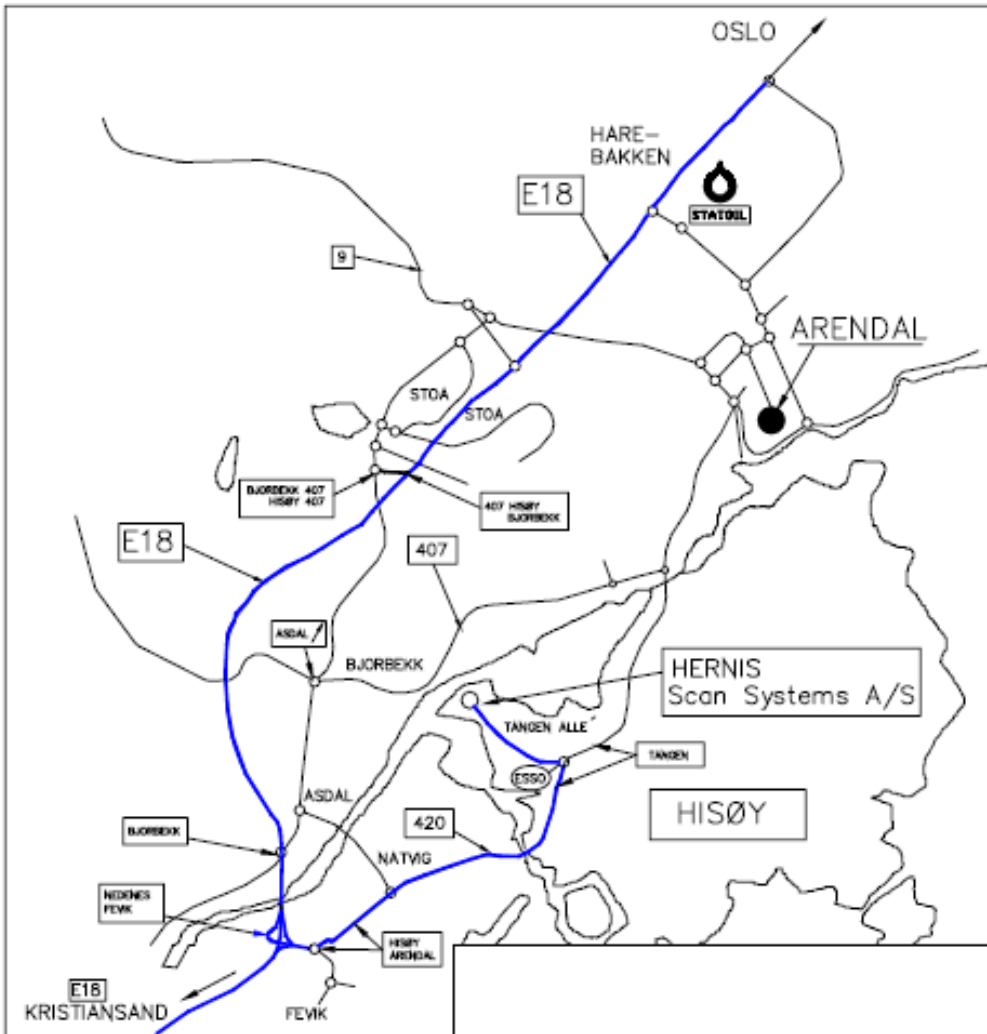

Nearest Airport

The nearest Airport to Arendal is Kristiansand Airport Kjevik (KRS), located approximately 70 Km from Arendal.

For most arriving flight there is a shuttle bus waiting outside the terminal. Make

If you are travelling by car, take the highway E18 towards Arendal. The easiest way to get to HERNIS is to exit E18 at

Nedenes. In the first roundabout after exiting E-18, take left towards Hisøy. Follow the RV420 until you reach an Esso gas station on the left hand side.

Turn left in the junction and go straight ahead till you reach HERNIS at the end of the Allé. See roadmap below.

Road directions:

Map of Arendal & surroundings

The map shows the road between (A) Cooper HERNIS and (B) our Business Relation Hotel, Clarion Hotel Tyholmen, Arendal, (C) Arendal Maritime Hotel. The distance from Eaton HERNIS to the city centre is approximately 5 km.