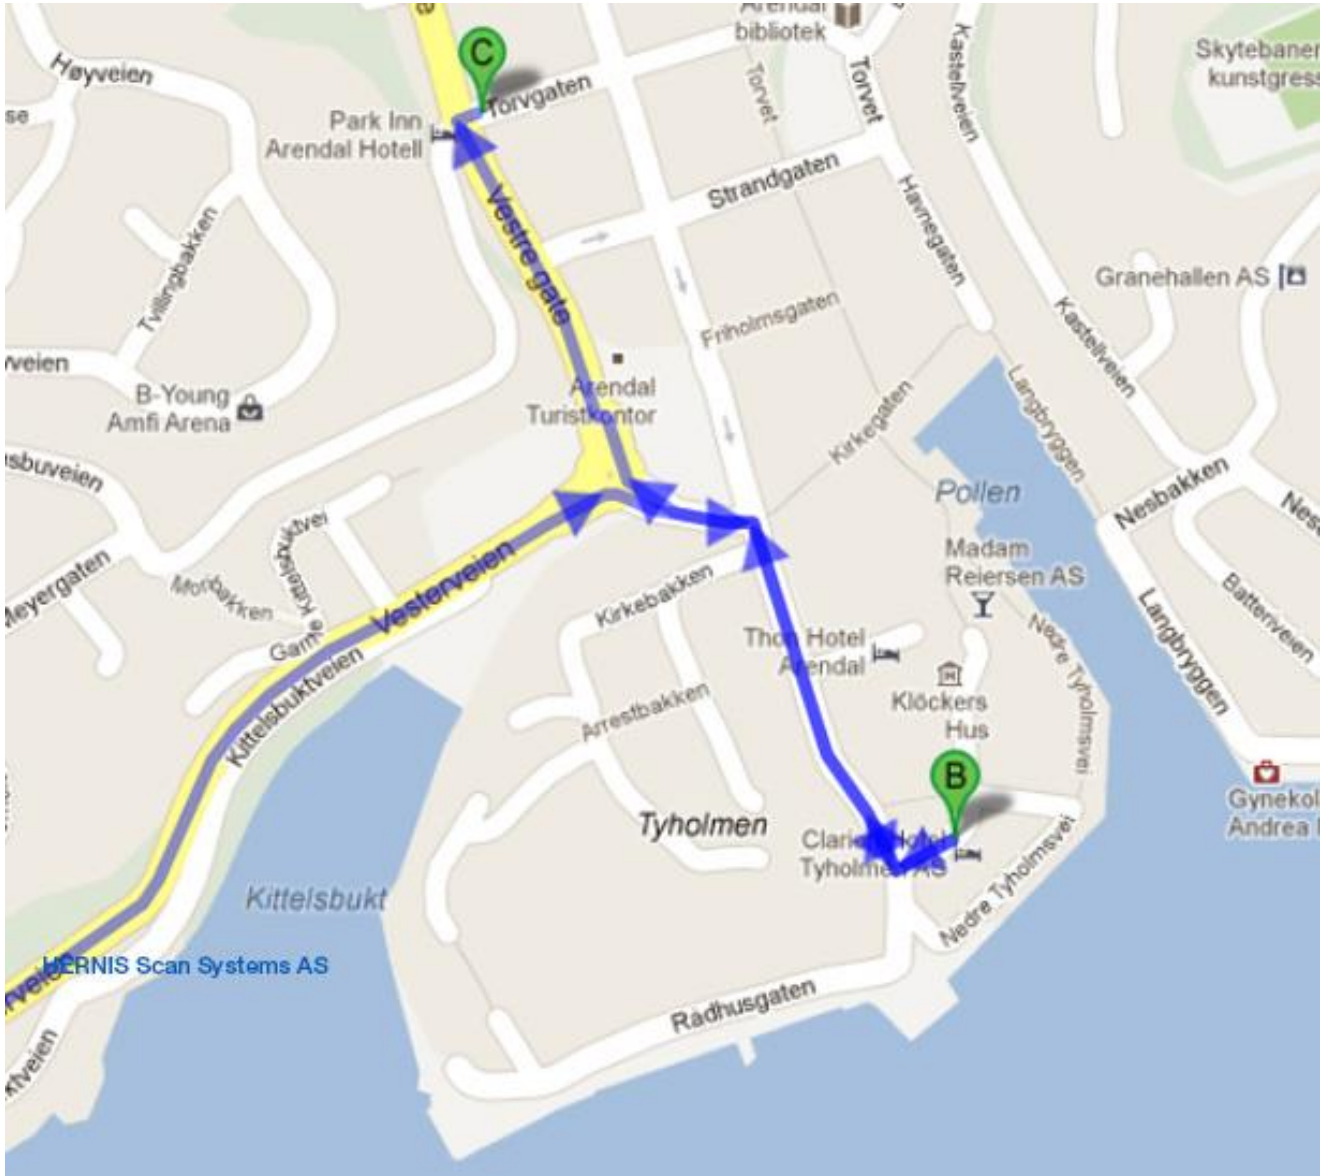

If you are travelling by car, take the highway E18 towards Arendal. The easiest way to get to HERNIS is to exit E18 at

Nedenes. In the first roundabout after exiting E-18, take left towards Hisøy. Follow the RV420 until you reach an Esso gas station on the left hand side.

Turn left in the junction and go straight ahead till you reach HERNIS at the end of the Allé. See roadmap below.

Road directions:

Map of Arendal & surroundings

The map shows the road between (A) Cooper HERNIS and (B) our Business Relation Hotel, Clarion Hotel Tyholmen, Arendal, (C) Arendal Maritime Hotel. The distance from Eaton HERNIS to the city centre is approximately 5 km.

Map of Arendal City Centre

Arendal City Centre