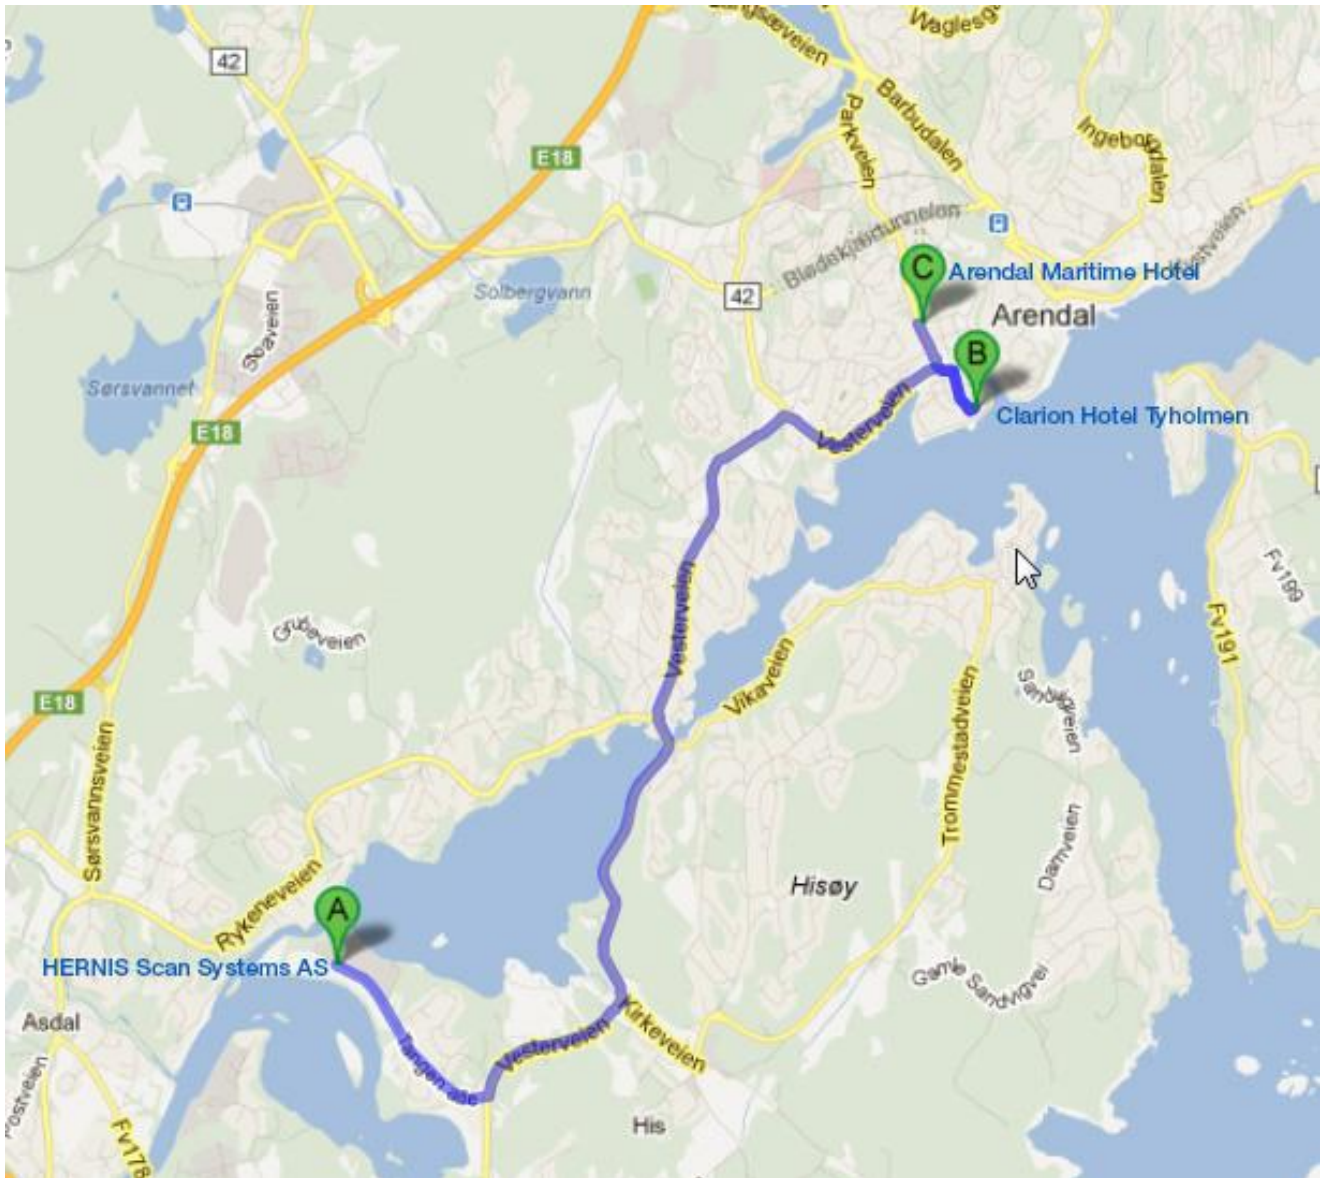

Please contact the person you are visiting for the necessary arrangements.

Other Hotels in Arendal

Arendal Maritime Hotel
Vestregate 11
4836 Arendal

Tel: 37 00 07 20
arendal-maritime-hotel.no

Road Description and Map

If you are travelling by car, take the highway E18 towards Arendal. The easiest way to get to HERNIS is to exit E18 at

Nedenes. In the first roundabout after exiting E-18, take left towards Hisøy. Follow the RV420 until you reach an Esso gas station on the left hand side.

Turn left in the junction and go straight ahead till you reach HERNIS at the end of the Allé. See roadmap below.

Road directions:

Map of Arendal & surroundings

The map shows the road between (A) Cooper HERNIS and (B) our Business Relation Hotel, Clarion Hotel Tyholmen, Arendal, (C) Arendal Maritime Hotel. The distance from Eaton HERNIS to the city centre is approximately 5 km.

Map of Arendal City Centre

Arendal City Centre