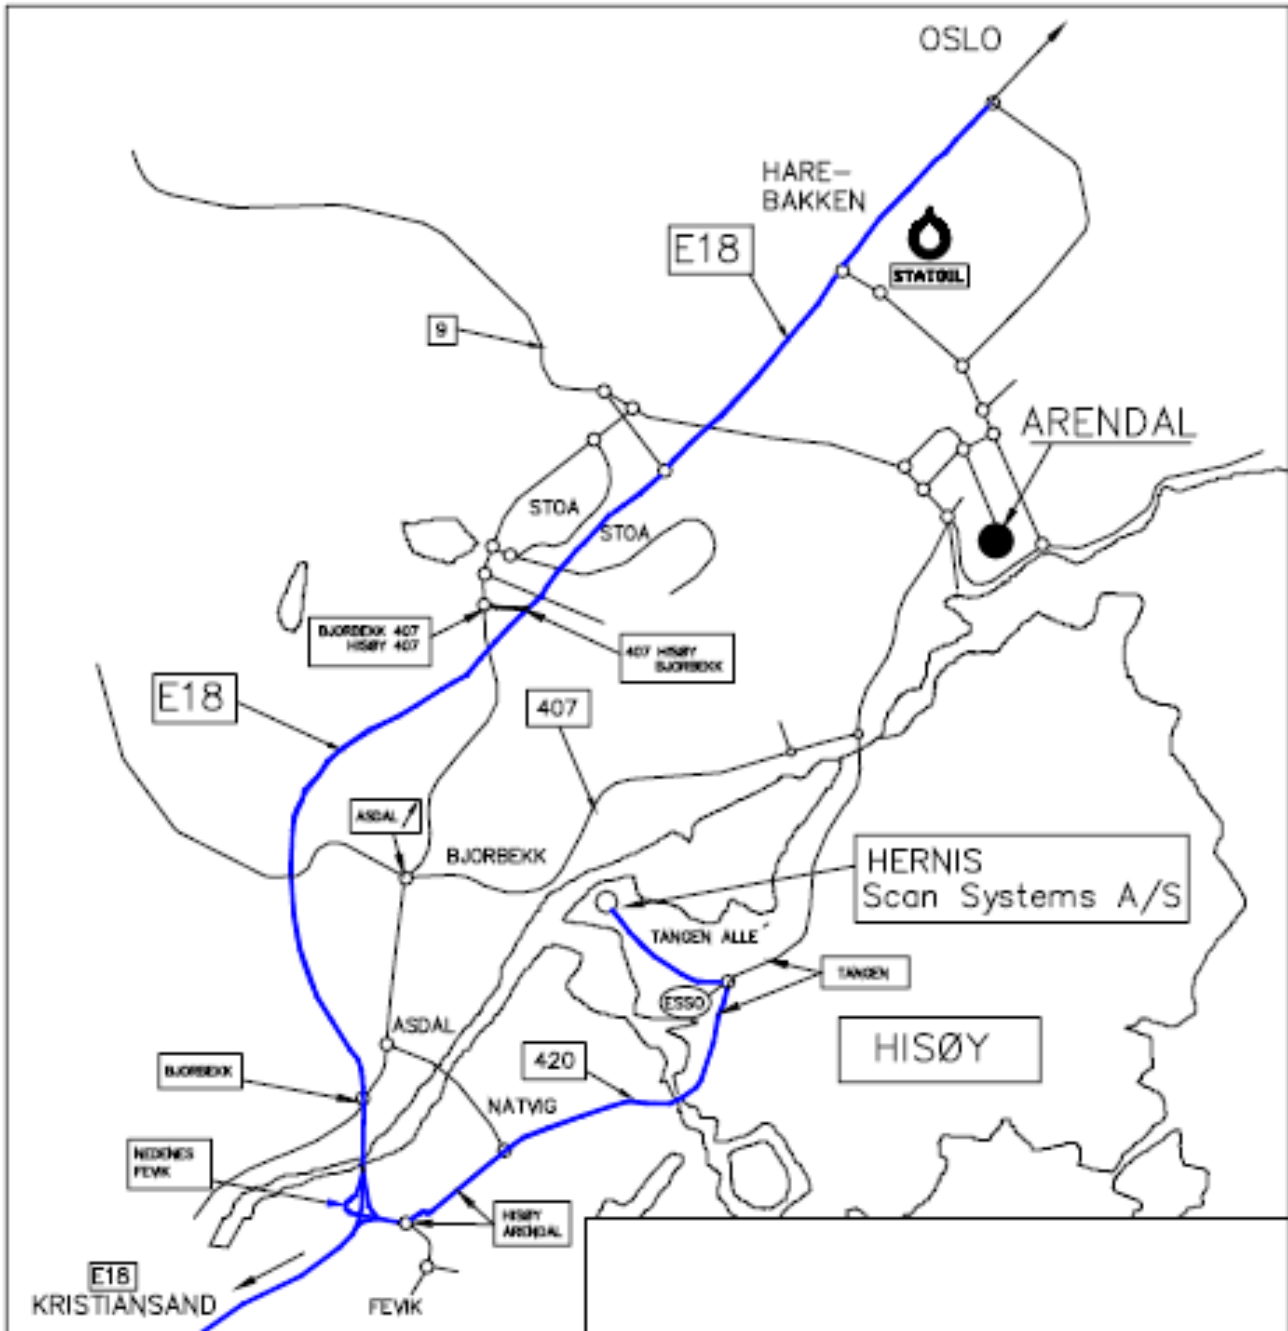

Please contact the person you are visiting for the necessary arrangements.

Road Description and Map

If you are travelling by car, take the highway E18 towards Arendal. The easiest way to get to HERNIS is to exit E18 at

Nedenes. In the first roundabout after exiting E-18, take left towards Hisøy. Follow the RV420 until you reach an Esso gas station

on the left hand side. Turn left in the junction and go straight ahead till you reach HERNIS at the end of the Allé. See roadmap below.

Road directions:

Map of Arendal & surroundings

The map shows the road between Cooper HERNIS and our Business Relation Hotel, Clarion Hotel Tyholmen, Arendal. The distance from the hotel to Cooper HERNIS is approximately 5 km.