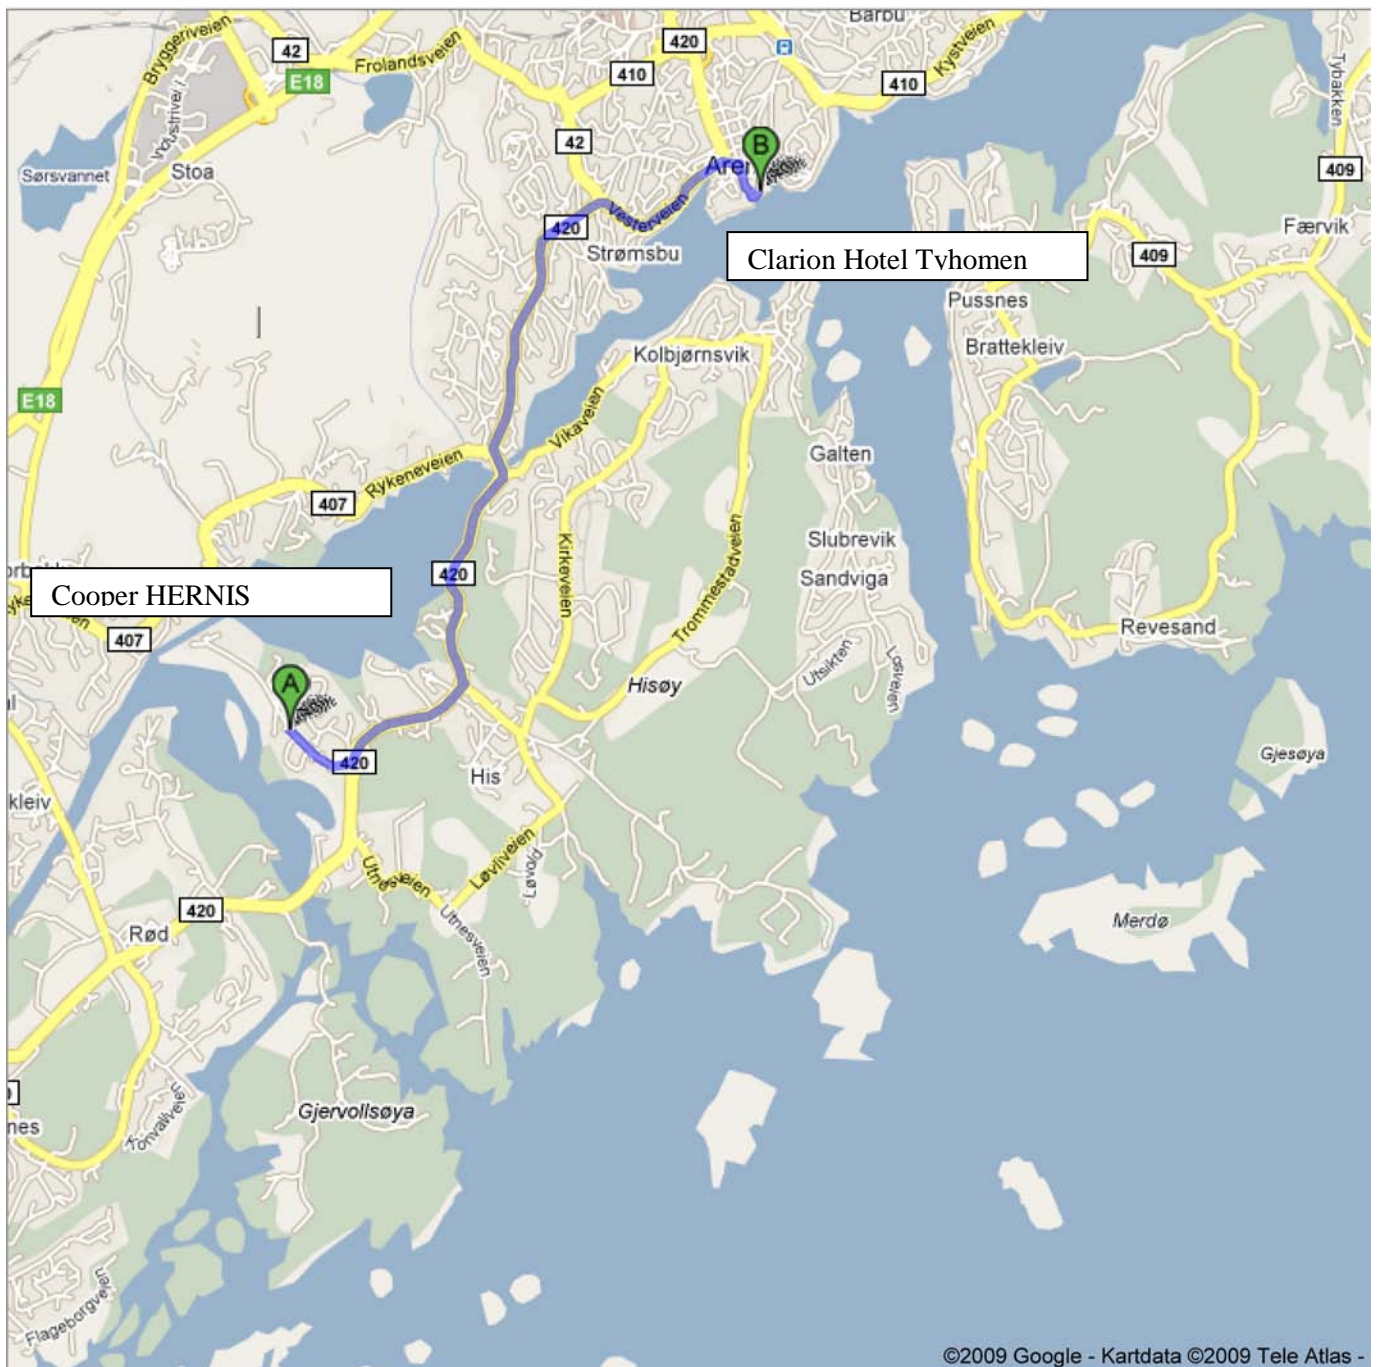

Please contact the person you are visiting for the necessary arrangements.

Road Description and Map

If you are travelling by car, take the highway E18 towards Arendal. The easiest way to get to HERNIS is to exit E18 at

Nedenes. In the first roundabout after exiting E-18, take left towards Hisøy. Follow the RV420 until you reach an Esso gas station

on the left hand side. Turn left in the junction and go straight ahead till you reach HERNIS at the end of the Allé. See roadmap below.

Road directions:

Map of Arendal & surroundings

The map shows the road between Cooper HERNIS and our Business Relation Hotel, Clarion Hotel Tyholmen, Arendal. The distance from the hotel to Cooper HERNIS is approximately 5 km.

Map of Arendal City Centre

The map shows Arendal City Centre and immediate surroundings

Welcome to Cooper HERNIS